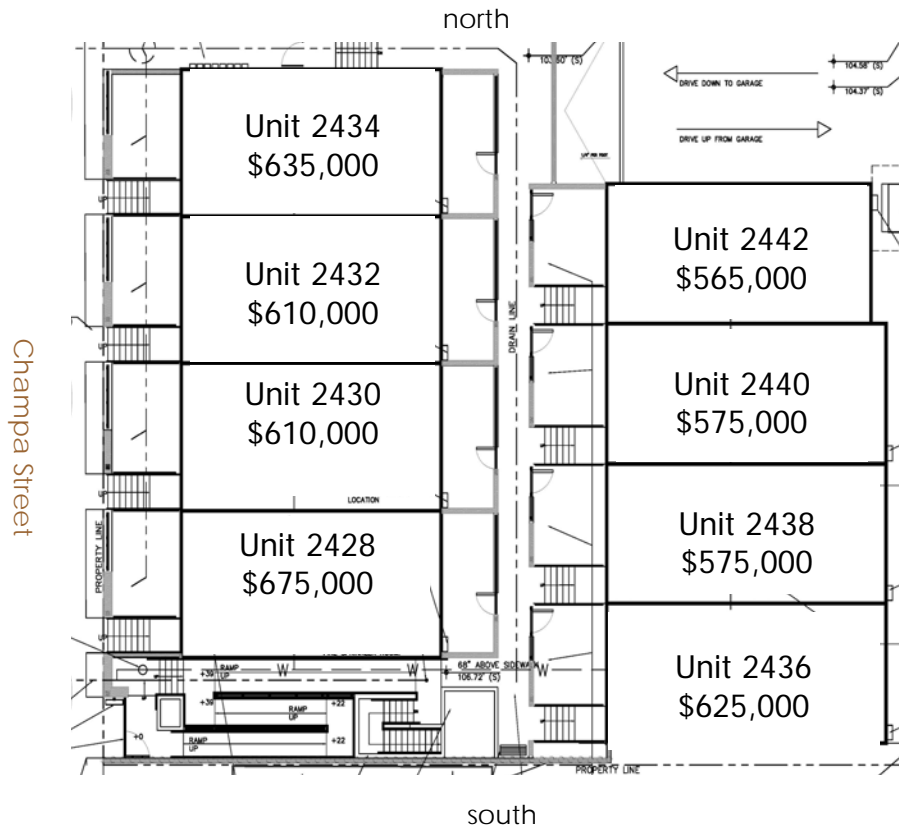

Pricing

- 2428 3 bed + rooftop flex space, 3.5 bath, 2 car garage, 2,348 Sq Ft
- 2430 3 bed + rooftop flex space, 3.5 bath, 2 car garage, 2,348 Sq Ft
- 2432 3 bed + rooftop flex space, 3.5 bath, 2 car garage, 2,348 Sq Ft
- 2434 3 bed + rooftop flex space, 3.5 bath, 2 car garage, 2,348 Sq Ft
- 2436 3 bed + rooftop flex space, 3.5 bath, 3 car garage, 2,342 Sq Ft
- 2438 3 bed + rooftop flex space, 3.5 bath, 3 car garage, 2,342 Sq Ft
- 2440 3 bed + rooftop flex space, 3.5 bath, 3 car garage, 2,342 Sq Ft
- 2442 3 bed + rooftop flex space, 3.5 bath, 3 car garage, 2,210 Sq Ft